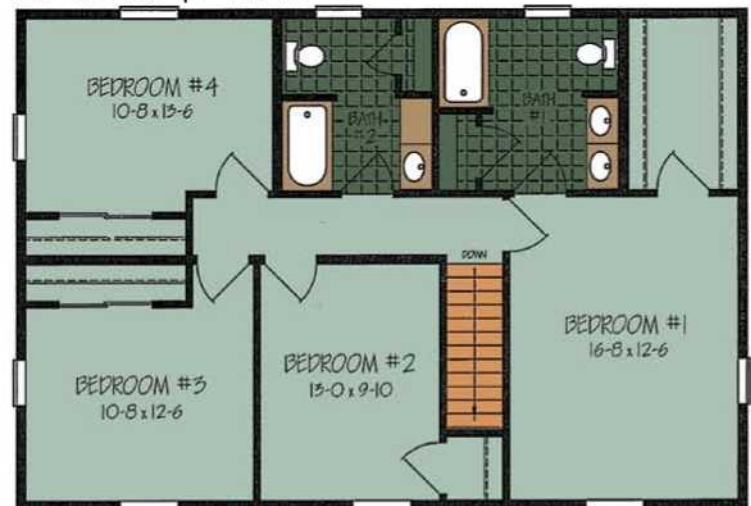

# The Williamsburg 1

Total Square Feet: 2200

## FIRST FLOOR

## SECOND FLOOR

Two Story Bedrooms: 4 Baths: 3  
Square Feet: 27-6 x 40-0  
File # LIT-IVILL