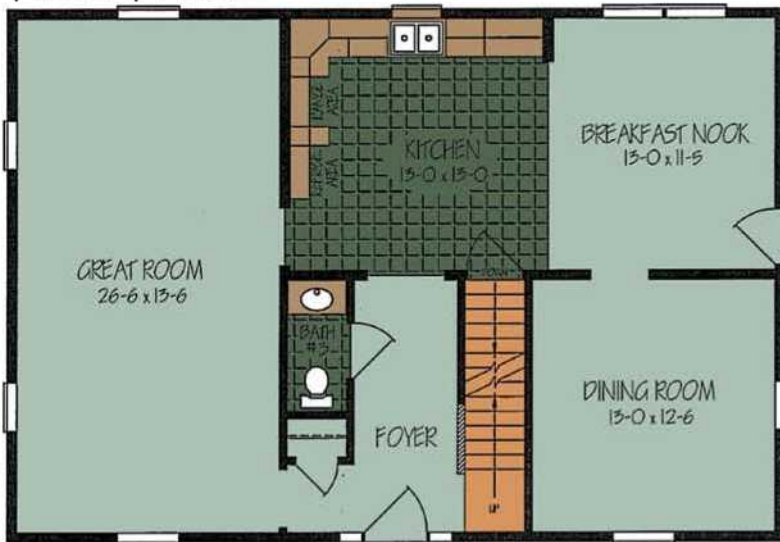

# The Williamsburg 1

Total Square Feet: 2200

## FIRST FLOOR

## SECOND FLOOR

Two Story Bedrooms: 4 Baths: 3  
Square Feet: 27-6 x 40-0  
File # LIT-IVILL