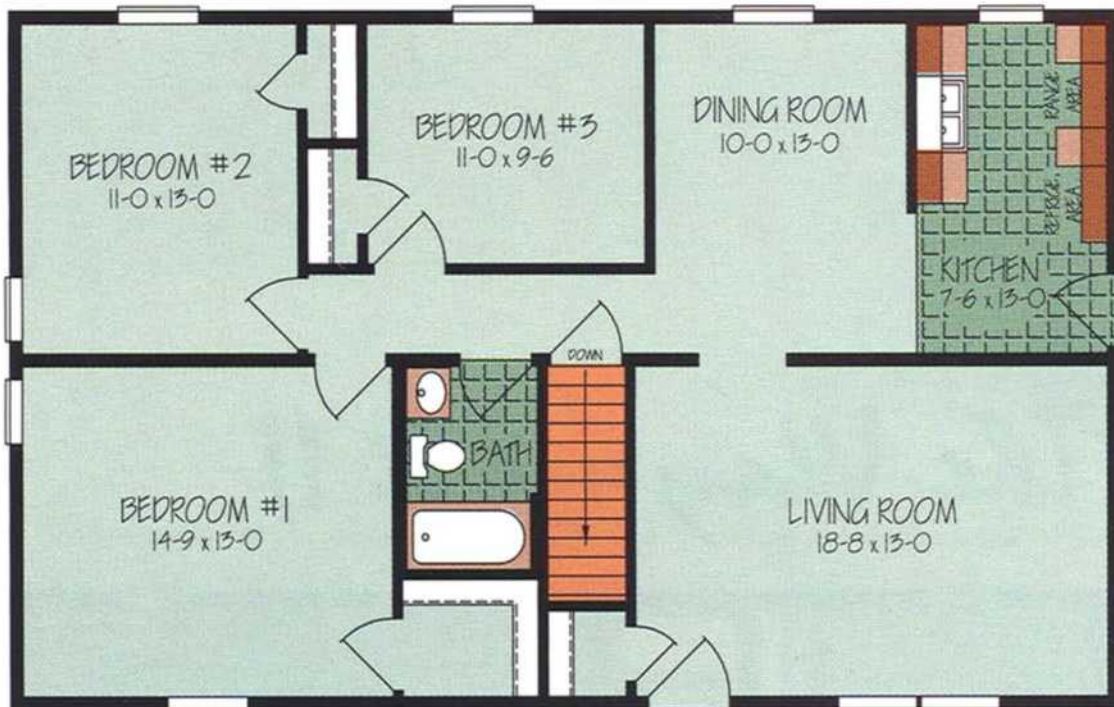

# The Waymart VI

Total Square Feet: 1232

Floorplan # R27643IVMG  
Ranch Bedrooms: 3 Baths: 1  
Square Feet: 27-6 x 44-0  
File # LIT-WAY6