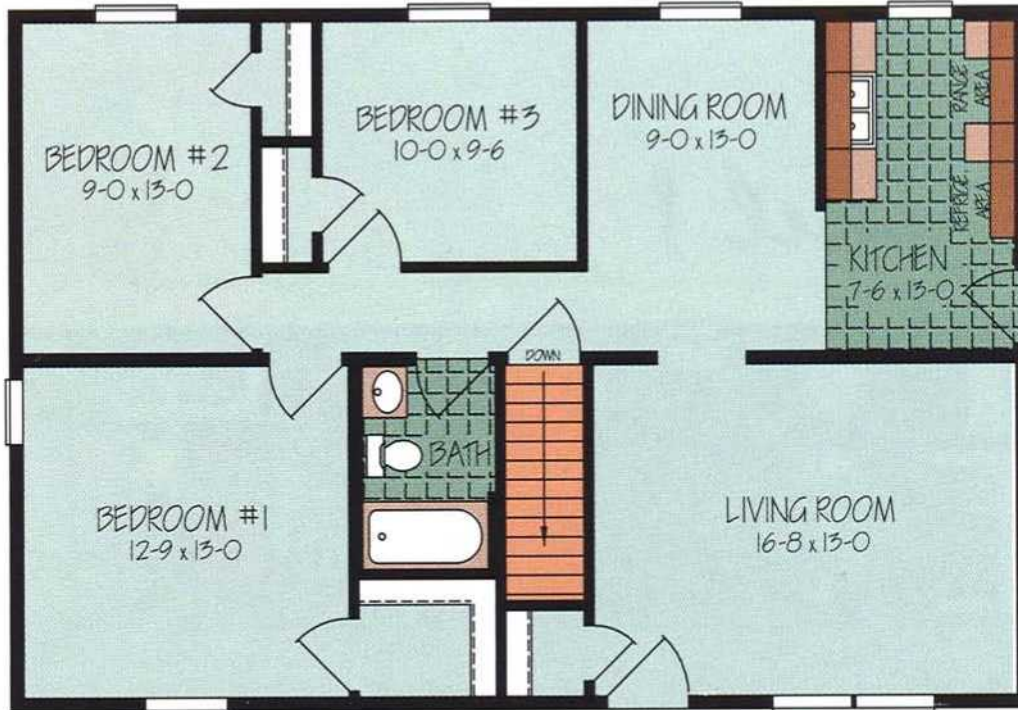

The Waymart V

Total Square Feet: 1100

Floorplan # R27643IVMF
Ranch Bedrooms: 3 Baths: 1
Square Feet: 27-6 x 40-0
File # LIT-WAY5