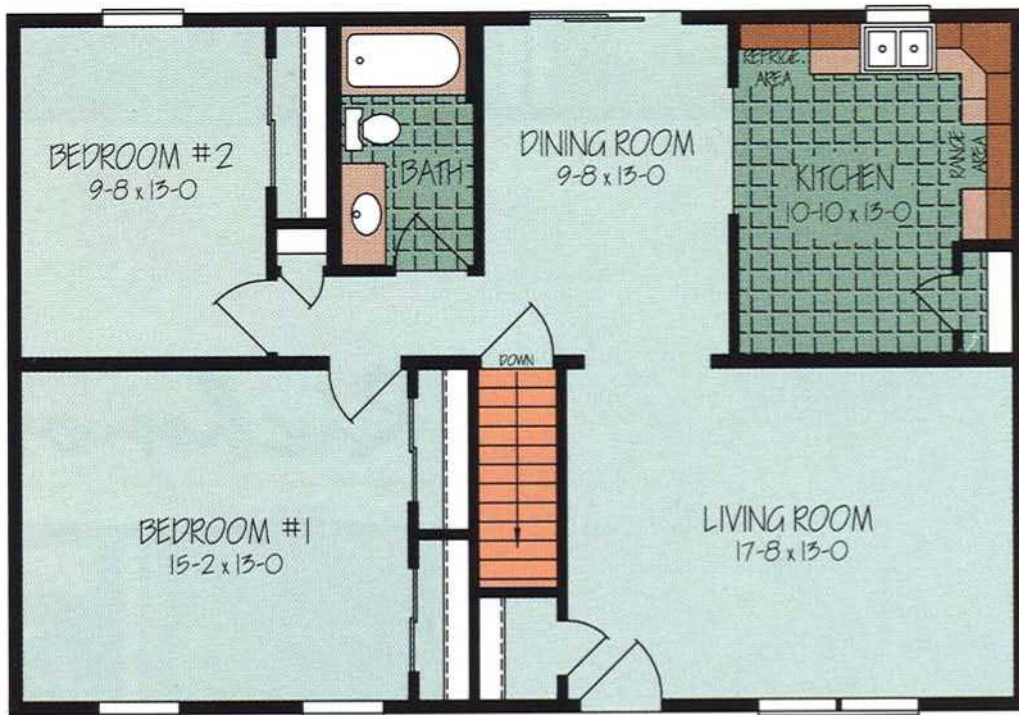

The Waymart II

Total Square Feet: 1100

Floorplan # R27642IVMB
Ranch Bedrooms: 2 Baths: 1
Square Feet: 27-6 x 40-0
File # LIT-2WAY