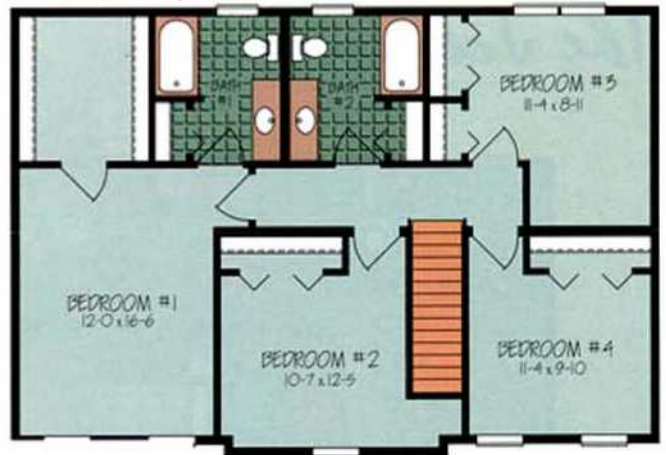

The Stamford 11

Total Square Feet: 2329

FIRST FLOOR

SECOND FLOOR

Floorplan # T2615435FB
Two Story Bedrooms: 4 Baths: 3
Square Feet: first floor 26-10 x 54-1 second floor 26-10 x 54-1
File # LIT-2 STAM