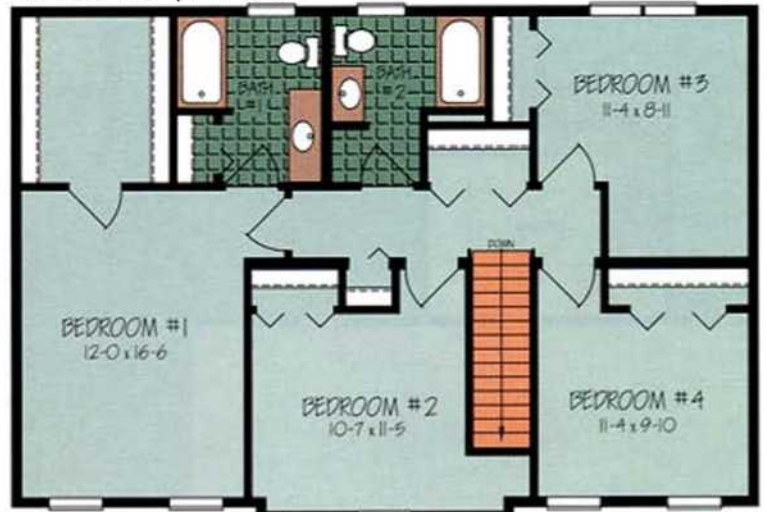

The Stamford 1

Total Square Feet: 2147

FIRST FLOOR

SECOND FLOOR

Floorplan # T2614435FA

Two Story Bedrooms: 4 Baths: 3

Square Feet: first floor 26-10 x 40-0 second floor 26-10 x 40-0

File # LIT-5TAMI