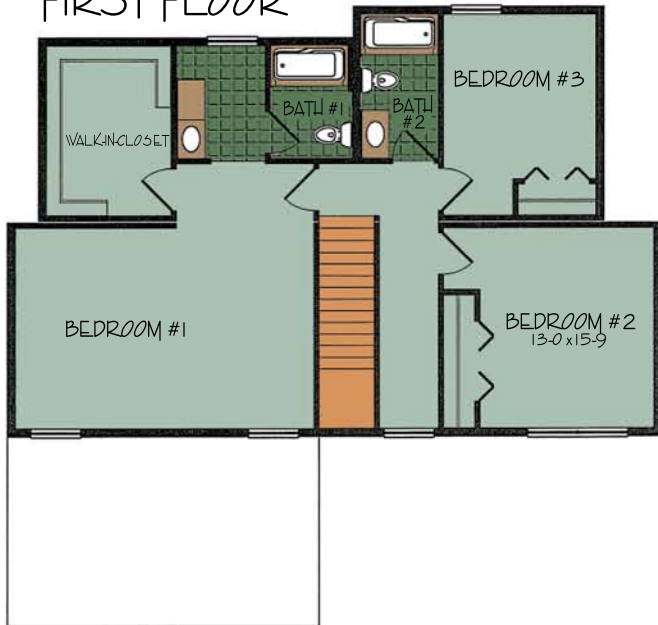

The Pine Meadow

FIRST FLOOR

SECOND FLOOR

Two Story Bedrooms: 3 Baths: 2.5
Square Feet: first floor 27-7 x 42-0 second floor 27-7 x 42-0
File # LIT-PINE MEADOW