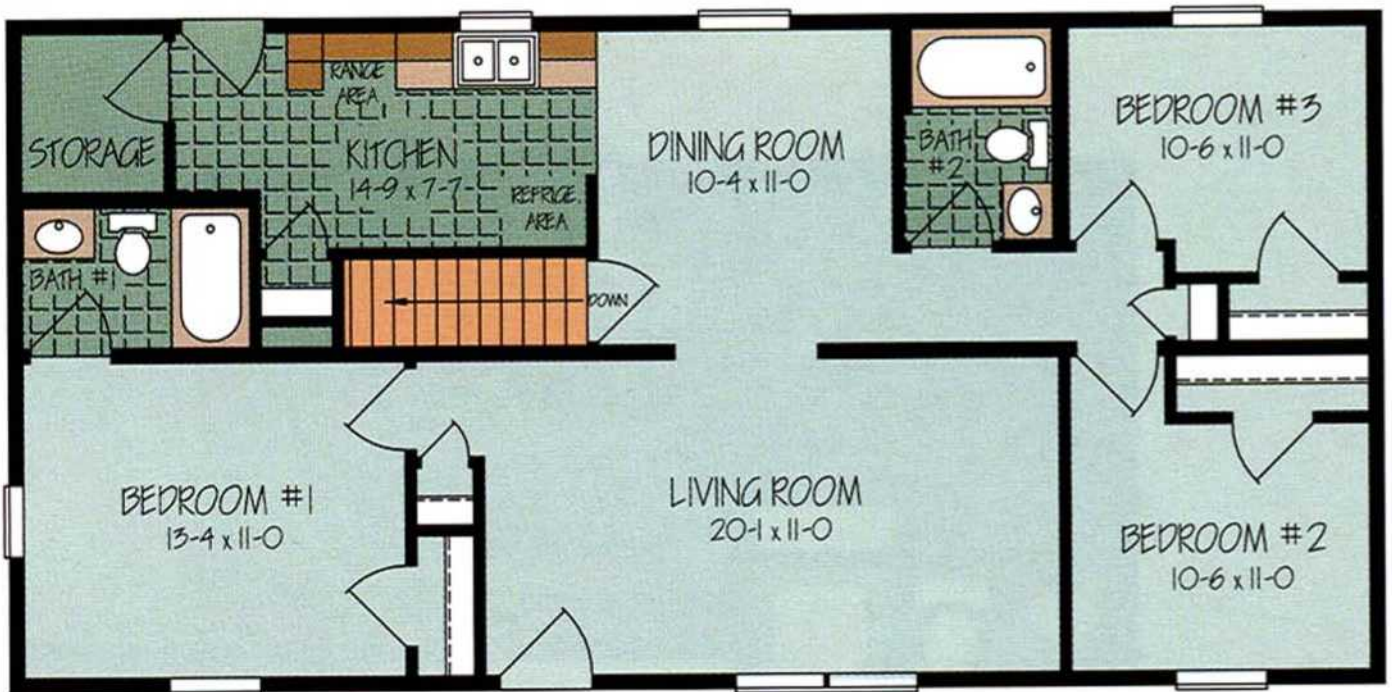

# The Mayfield IX

Total Square Feet: 1128

Floorplan # R236432MFI  
Ranch Bedrooms: 3 Baths: 2  
Square Feet: 23-6 x 48-0  
File # LIT-9MAY