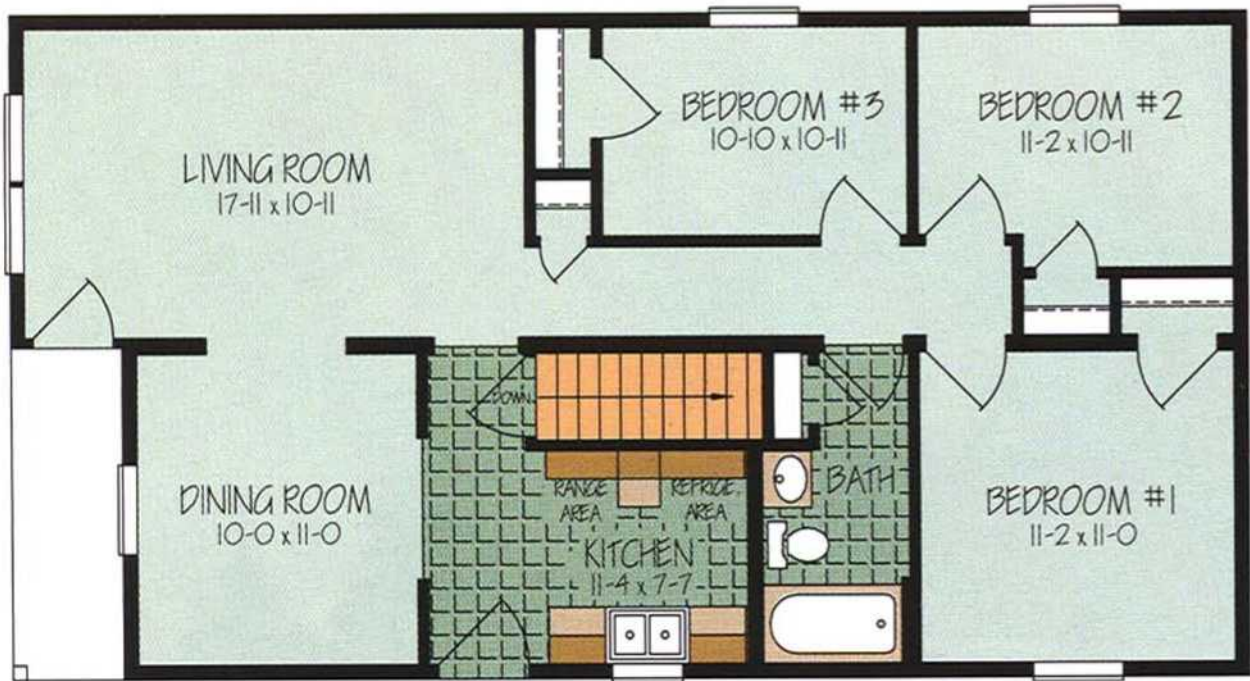

The Mayfield VI

Total Square Feet: 987

Floorplan # R23643IMFF
Ranch Bedrooms: 3 Baths: 1
Square Feet: 23-6 x 42-0
File # LIT-6MAY