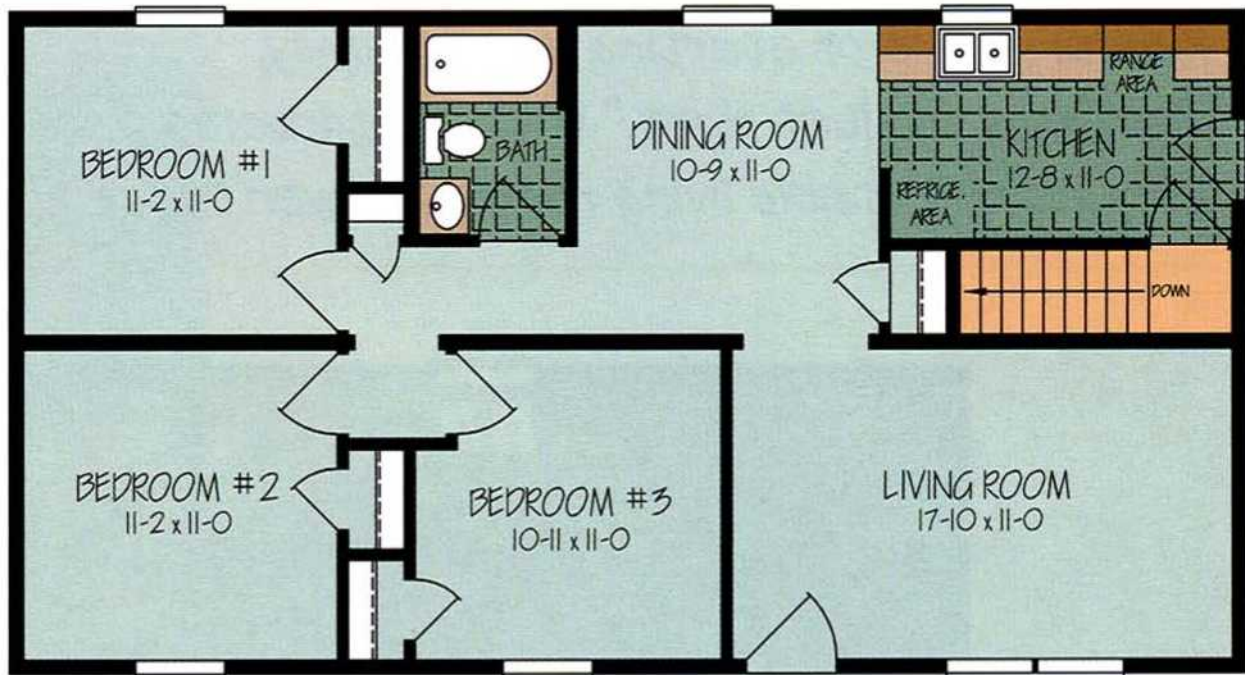

The Mayfield IV

Total Square Feet: 1034

Floorplan # R23643IMFD
Ranch Bedrooms: 3 Baths: 1
Square Feet: 23-6 x 44-0
File # LIT-4MAY