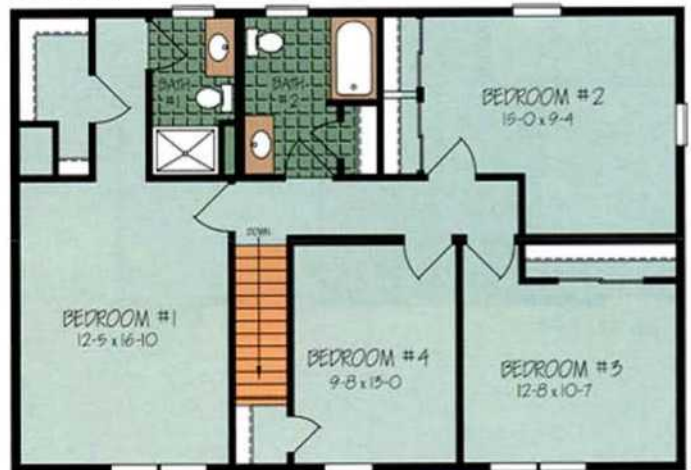

The Johnstown

Total Square Feet: 2200

FIRST FLOOR

SECOND FLOOR

Floorplan # T277443JNA
Two Story Bedrooms: 4 Baths: 3
Square Feet: first floor 27-7 x 40-0 second floor 27-7 x 40-0
File # LIT-JOHNSTOWN