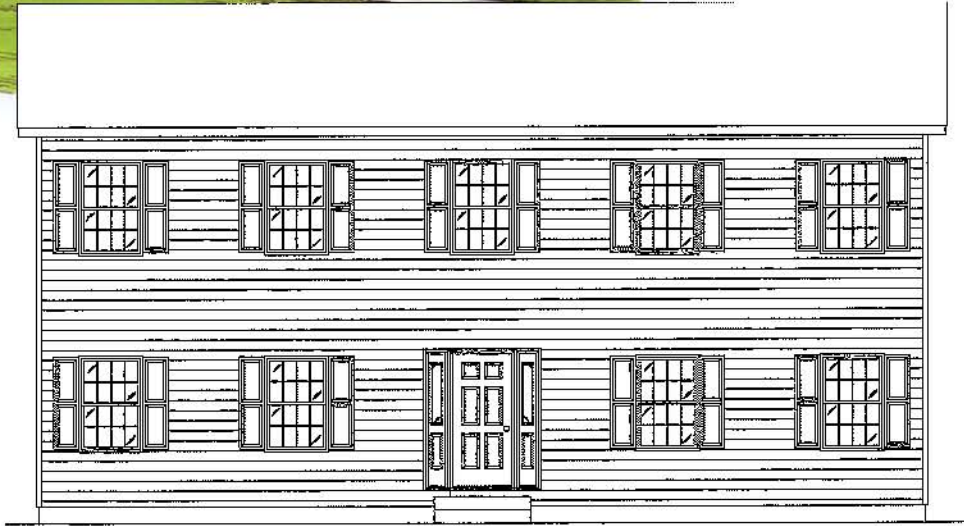

The Jamestown IV

FIRST FLOOR

SECOND FLOOR

Floorplan # T276443JTD
Two Story Bedrooms: 4 Baths: 3
Square Feet: first floor 27-6 x 40-0 second floor 27-6 x 40-0
File # LIT-JAMES4