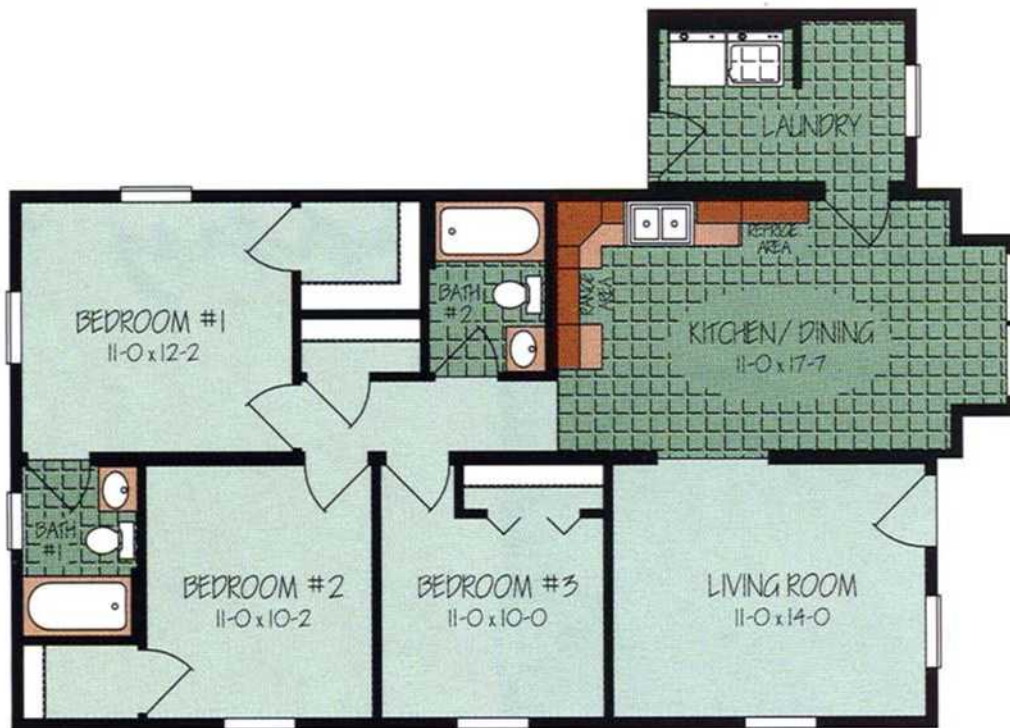

The Clifton 1

Total Square Feet: 1127

Floorplan # R244132CTA
Ranch Bedrooms: 3 Baths: 2
Square Feet: 24-0 x 41-6
File # LIT-CLIFTON 1