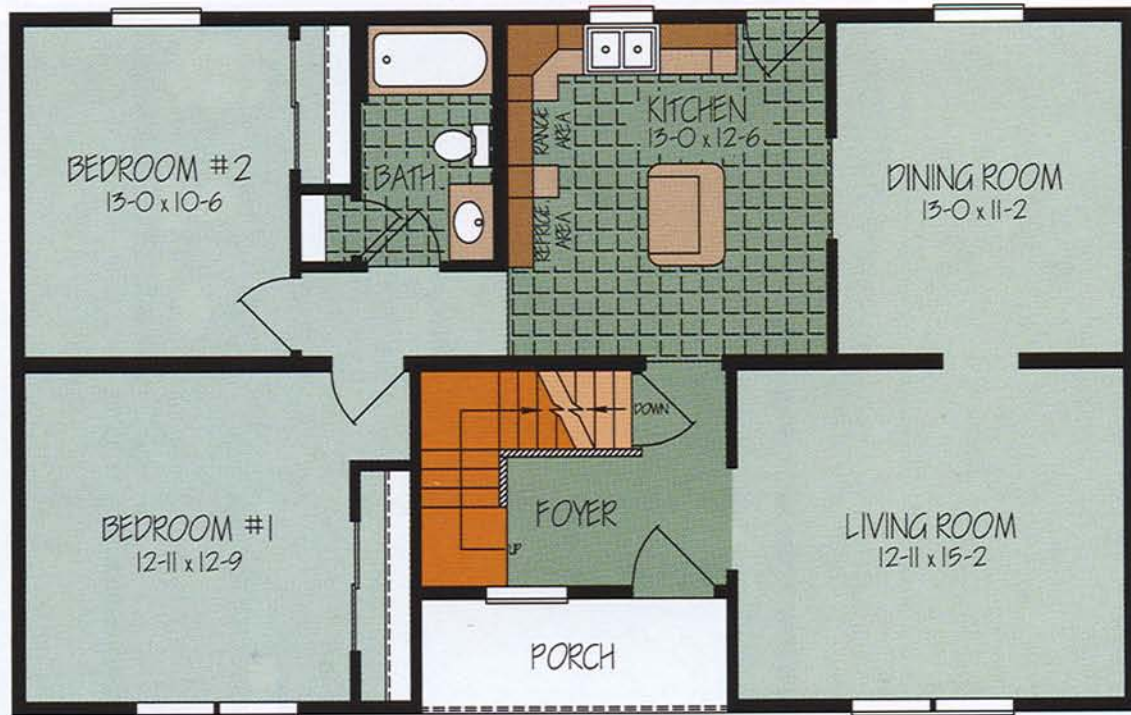

The Charleston 11

Floorplan # C27642ICTB
Cape Bedrooms: 2 Baths: 1
Square Feet: 27-6 x 44-0
File # LIT-CHARLES2