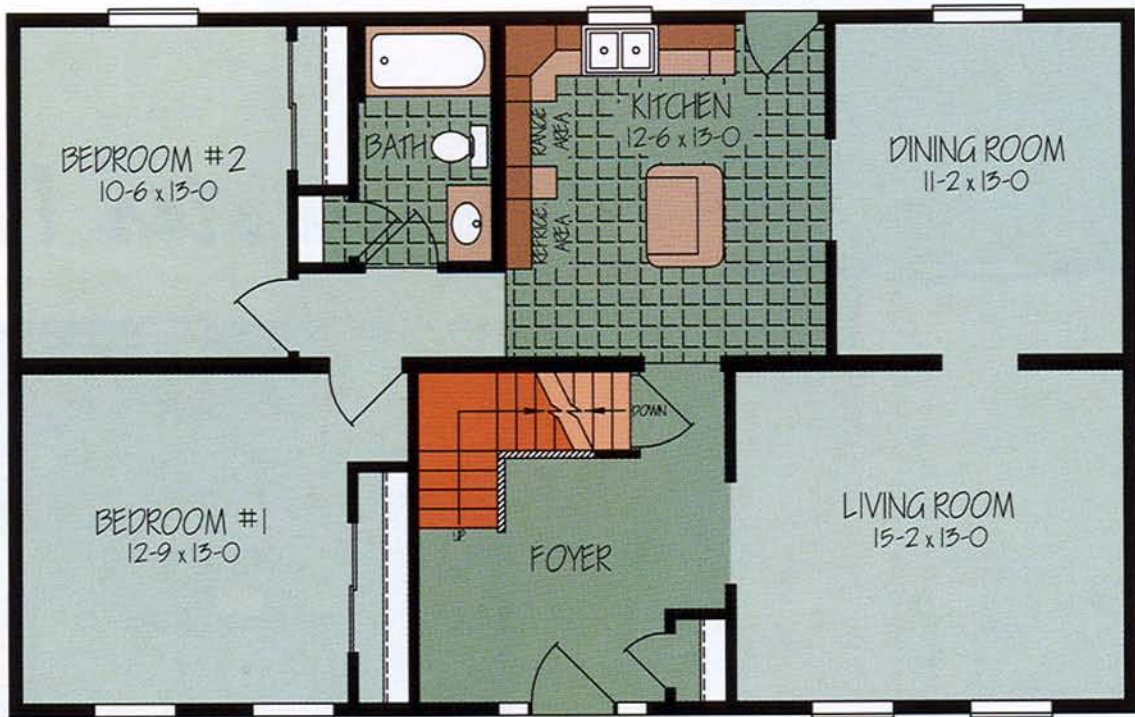

# The Charleston 1

Floorplan # C27642ICTA  
Cape Bedrooms: 2 Baths: 1  
Square Feet: 27-6 x 44-0  
File # LIT-CHARLES