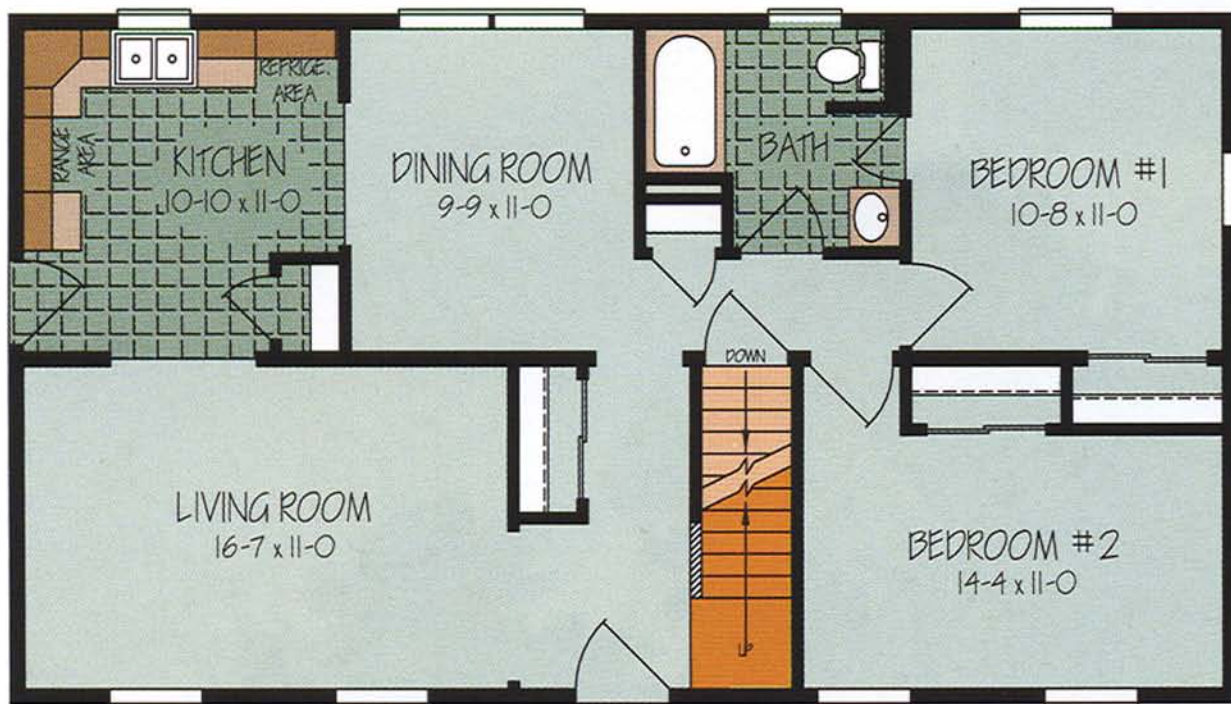

The Brewster 1

Floorplan # C23642IBWA
Cape Bedrooms: 2 Baths: 1
Square Feet: 23-6 x 42-0
File # LIT-IBREW