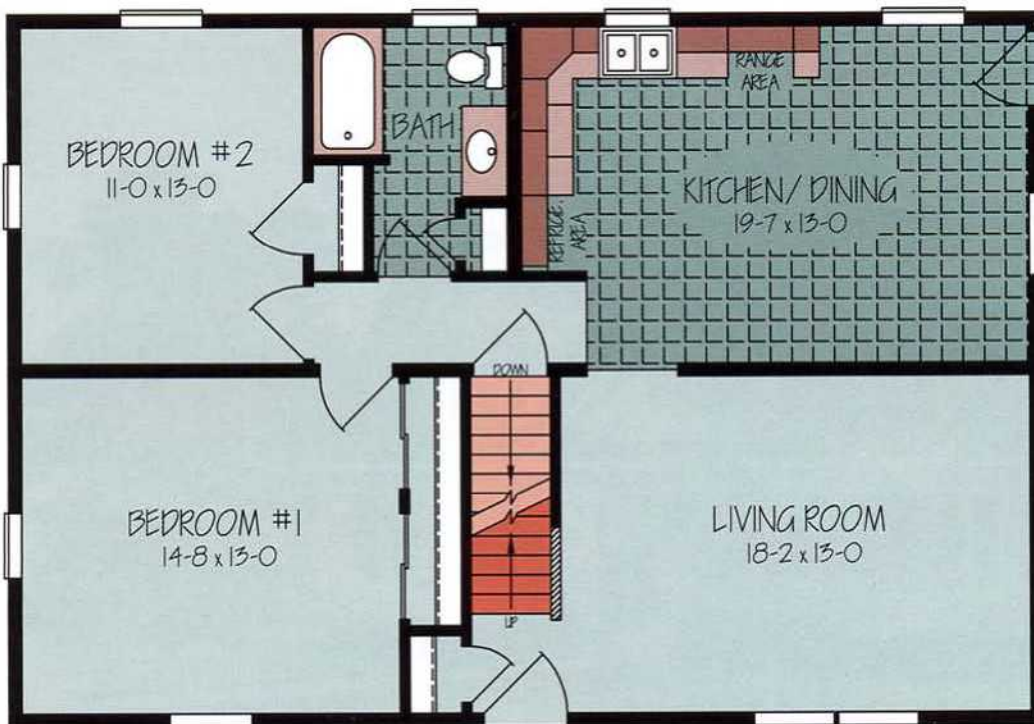

The Bedford 1

Total Square Feet: 1100

Floorplan # C27642IBFA
Cape Bedrooms: 2 Baths: 1
Square Feet: 27-6 x 40-0
File # LIT-IBED