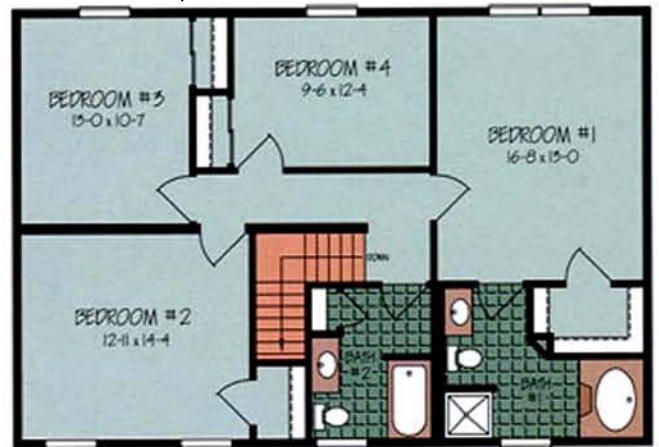

# The Beachwood 1

FIRST FLOOR

SECOND FLOOR

Floorplan # T276443B\VA  
Two Story Bedrooms: 4 Baths: 3  
Square Feet: first floor 27-6 x 48-0 second floor 27-6 x 40-0  
File # LIT-BEECH